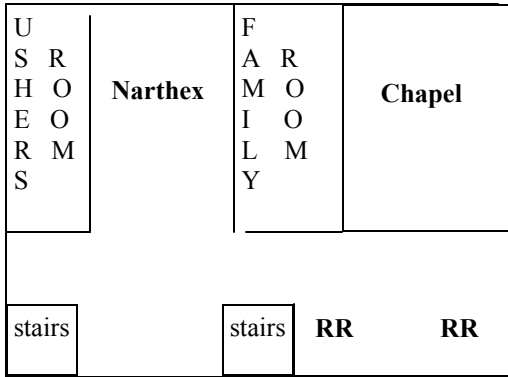

FIRST AVENUE

North Hallway

South Hallway

Columbarium

N

**First United
Methodist Church**
15 E. 1st Avenue, Mesa,
85210
480-969-5577

Parking Lot

**Family Life
Center/Gym**