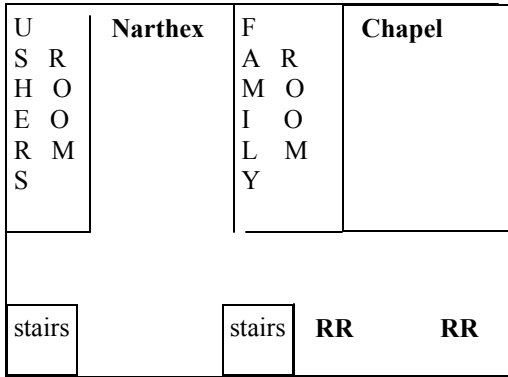

FIRST AVENUE

North Hallway

South Hallway

C
O
U
R
T
Y
A
R
D

Columbarium

A
N
N
E
X
A

N

**First United
Methodist Church**
15 E. 1st Avenue, Mesa,
85210
480-969-5577

Parking Lot

Family Life Center/Gym

O
U
T
R
E
A
C
H
C
T
R